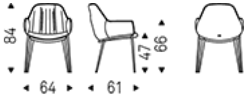

SCARLETT ML

Design: Luca Signoretti

Dimension